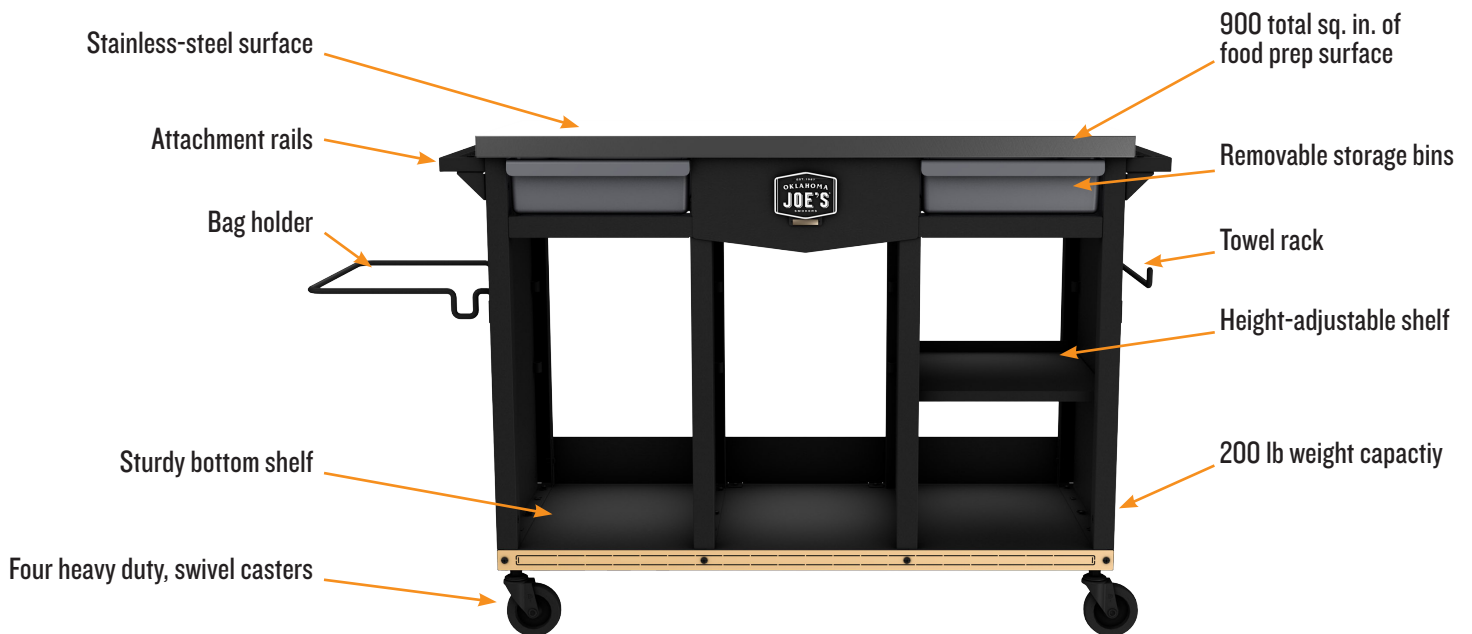

WORKSTATION DLX

Prep & Storage Cart

- 900-square-inches of food prep surface
- Smooth, flat, non-porous stainless-steel surface is rust resistant & easy to clean
- Store your tools, accessories & seasonings in large plastic bins under the counter for clean, dry storage

WORKSTATION DLX

Prep & Storage Cart

23252169